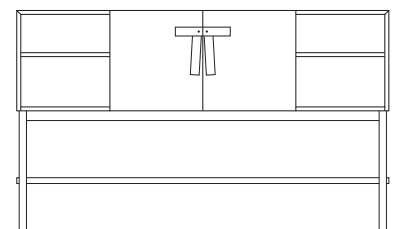

A2

THE BOW / SIDEBOARD

A2 designers AB
P.O. Box 264, 561 23 Huskvarna, Sweden
+46 36 38 71 54
a2@a2designers.se
www.a2designers.se

THE BOW / SIDEBOARD

The Bow sideboard is all about the big leather bow in focus. The sideboard itself has a clean design in oak with a frame in black stained oak. The Bow sideboard combines open storage as well as behind the doors. The whole sideboard has a back in mirror glass.

The Bow sideboard has its own identity and is a bit of a solitaire. It is the perfect sideboard for your favourite things.

DESIGN Sara Larsson

MATERIALS oak, oak veneer, mirror glass and leather

COLOUR white oiled oak with frame in black stained oak, detail in black Tärnsjö leather

DIMENSIONS W 152 x D 35 x H 90 cm

... with love from Småland, Sweden