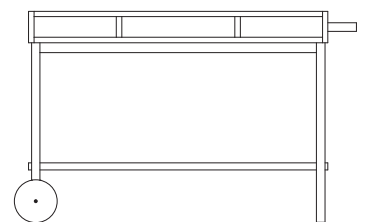

A2

SHIFT / DESK

A2 designers AB
P.O. Box 264, 561 23 Huskvarna, Sweden
+46 36 38 71 54
a2@a2designers.se
www.a2designers.se

SHIFT / DESK

Shift is a small desk and sideboard with a distinct design, almost like a little character of itself. The upper part is open and airy and a place for your beautiful favourite things, books and magazines. The frame in black stained oak has a more graphic expression.

The Shift desk can be placed free standing or against a wall.

DESIGN Sara Larsson

MATERIALS oak, oak veneer, glass and leather

COLOUR white oiled oak with frame in black stained oak

DIMENSIONS W 115 x D 43 x H 74 cm