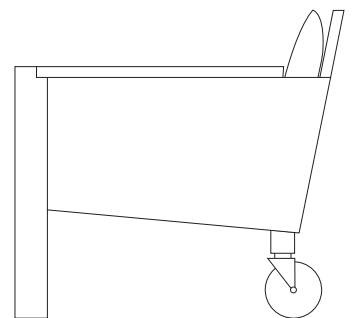

It's an easy chair with a strong distinct identity. Solid oak meets soft cushions to create a comfortable easy chair partly on wheels.

DESIGN Sara Larsson

MATERIALS oak, wheels, polyether foam and fabric

COLOURS oiled oak, white oiled oak and black stained oak, black wheels

FABRICS upon request

DIMENSIONS W 60/75 x D 57/76 x H 41/71 cm

... with love from Småland, Sweden