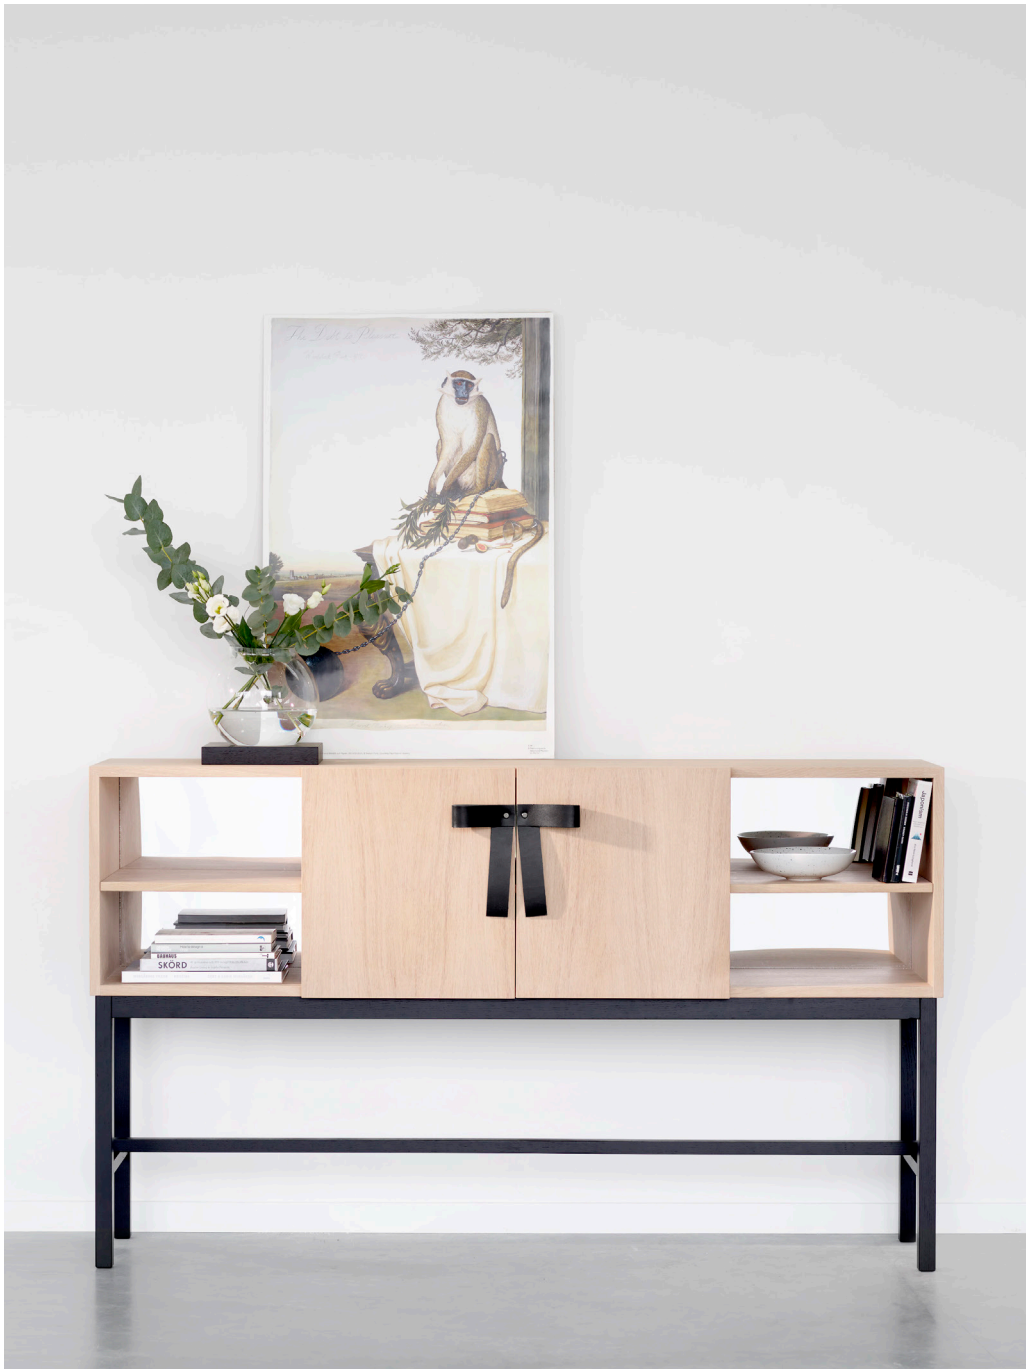

Sara Larsson, designer & owner

2 Collect 2016 black cabinet, Space decoration

8 Shift desk, Happy stool, Hello chair

12 Elements seat and table unit, Twig coat hanger, Happy stool

14 Connect table, Party low bar stool, Happy low bar stool, Squares cork panel