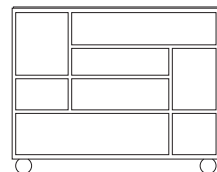

MATERIALS oak, painted wood and mdf

COLOUR white

FRAMES oiled oak and white

DIMENSIONS W 98 x D 35 x H 110 cm

WHITE / SIDEBOARD

MATERIALS oak and painted mdf

COLOUR white, frame in oiled oak

DIMENSIONS W 98 x D 35 x H 89 cm

MATERIAL painted mdf

COLOUR white

DIMENSIONS

W 199 x D 30 x H 92 cm

FIELDS / SHELF

MATERIALS painted mdf and solid wood

COLOUR white

DIMENSIONS W 75 x

DIMENSIONS W 118 x D 37 x H 94 cm

W.30 / WALL STORAGE

MATERIALS painted wood and mdf, oak, glass and mirror glass

WALL PANEL A W 64 x D 3 x H 77 cm

WALL PANEL B W 26 x D 3 x H 154 cm

SHELVES

W 19 x D 14 cm

W 19 x D 19 cm