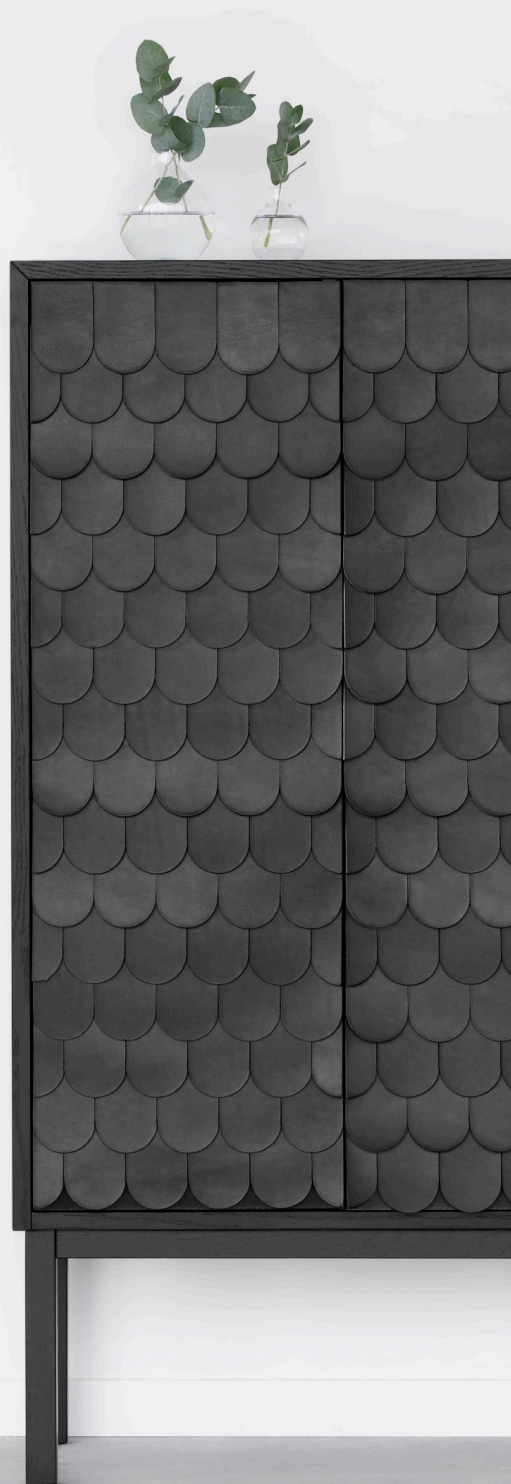

A2 SMÅLAND

A2 is a Swedish furniture and interior detail brand established in 2008 by the design company A2 designers. It all began as a dream of a furniture collection with creative and unique objects genuinely produced by local craftsmen.

We design and produce everything in Småland. Our history is important to us and we are very happy and proud of the production at home in Småland, Sweden.

Our vision is to be a brave brand that dares to challenge the interior world with interesting and a bit different products. We simply want to produce new long lasting high quality objects with a strong identity.

A2 is designed and managed by designer and engineer Sara Larsson in collaboration with family and co-workers. The A2 brand is owned by A2 designers AB.

... with love from Småland, Sweden