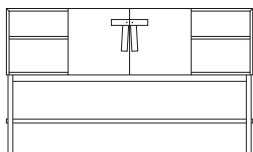

THE BOW / SIDEBOARD

MATERIALS oak, oak veneer, mirror glass and leather

COLOUR white oiled oak with frame in black stained oak, detail in black Tärnsjö leather

DIMENSIONS

W 152 x D 35 x H 90 cm