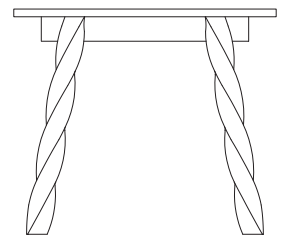

A2

TWIST / TABLE

A2 / A2 designers AB
Grännavägen 24, 561 34 Huskvarna
P.O. Box 264, 561 23 Huskvarna, Sweden
+46 36 38 71 54
a2@a2designers.se, www.a2designers.se

TWIST / TABLE

Twist is a robust and fun table. This table is all about wood and a solid expression. The twisted legs have given the table its name as well as its interesting and detailed design.

DESIGN Sara Larsson

MATERIALS oak and laminate

COLOURS oiled oak and white oiled oak

OPTIONAL table top in white scratch resistant matte laminate

DIMENSIONS W 220 x D 85 x H 73 cm

MADE IN SMÅLAND, SWEDEN