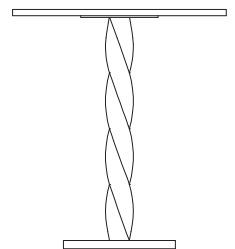

## TWIST / PEDESTAL TABLE

Twist pedestal table is a new version of the original Twist table. Twist has a fun design and is very much about the wood pedestal. The twisted leg has given the table its name as well as its interesting and detailed design.

**HEIGHT** 73 cm

**DIMENSIONS TABLE TOPS** Ø 55, Ø 60, Ø 70, Ø 90 cm, 60 x 60 cm.

Other sizes available upon request

MADE IN SMÅLAND, SWEDEN