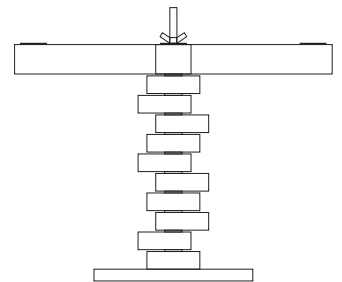

## SPIN / CANDELABRA

Spin is a both creative and interactive candlestick for four candles. Each part can be rotated individually to create a structured or a more irregular sculptural object. Just release the wing nut a bit and make your very own version of the Spin candelabra.

**DESIGN** Sara Larsson

**MATERIALS** painted MDF and steel

**COLOUR** white or black

**DIMENSIONS** W 27 x D 27 x H 25 cm

MADE IN SMÅLAND, SWEDEN