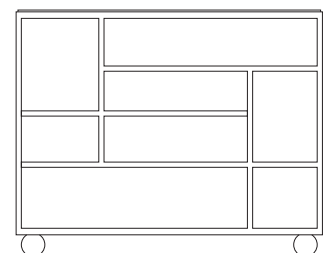

## SHOW / SHELF

Show is an open shelf for storage and display. It invites to create nice compositions of books, magazines and your favourite things. The Show shelf has a distinct and graphic expression in combination with beautiful materials.

The design is airy and the Show shelf can be placed free standing and used as a room divider.

**DESIGN** Sara Larsson

**MATERIALS** oak, oak veneer, MDF and marble

**COLOURS** oiled oak, white oiled oak and black stained oak

**TOPS** oak veneer and carrara marble

**OPTIONAL DETAIL** sphere of solid oak, split in four parts, for decoration or as a book end, available in oiled oak, white oiled oak and black stained oak

**DIMENSIONS** W 118 x D 37 x H 94 cm