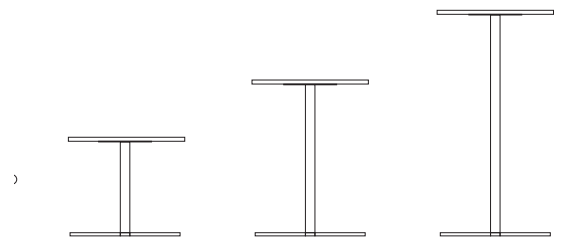

The table is available in three heights with a base in various colours. Round and square table tops in many sizes, colours and materials creates a large range of tables.

DESIGN Sara Larsson

MATERIALS painted metal, painted MDF, oak, marble and other table top materials on request

COLOURS BASE white and other colours upon request

COLOURS TABLE TOP white and other colours upon request

HEIGHTS 45, 72 and 105 cm

DIMENSIONS TABLE TOPS Ø 55, Ø 70, Ø 90 cm, 65 x 65 cm and 65 x 130 cm. Other sizes available upon request.