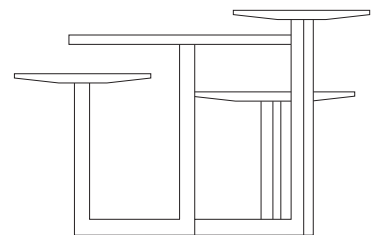

The Islands coffee table is a little group of table tops, just as small islands joined together to form a flexible and playful table. Islands has 4 tables tops in different levels and sizes, the largest one is in marble. Use the levels for storage of magazines, a flower or the coffee cup to create your personal and functional Islands.

DESIGN Sara Larsson

MATERIAL marble, painted mdf and metal

COLOUR white with carrara marble

DIMENSIONS W 76 x D 62 x H 48 cm

MADE IN SMÅLAND, SWEDEN