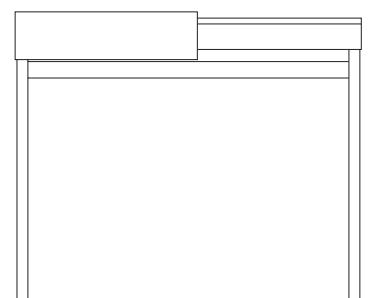

A2

HIDDEN / LAPTOP DESK

A2 / A2 designers AB
Grännavägen 24, 561 34 Huskvarna
P.O. Box 264, 561 23 Huskvarna, Sweden
+46 36 38 71 54
a2@a2designers.se, www.a2designers.se

HIDDEN / LAPTOP DESK

Hidden is a little desk for laptop computers. Just as the name hints it hides both a function and an object. Hidden can be used as a small working station or just as a place to store the computer. Depending on the position of the movable part the computer is either hidden away or easily accessed. Hidden suits laptops up to 15 inch and can for example be placed in the bedroom, living room or hallway.

DESIGN Sara Larsson

MATERIALS painted wood, veneer and MDF

COLOUR white

DIMENSIONS W 96 x D 38 x H 71/79 cm

MADE IN SMÅLAND, SWEDEN